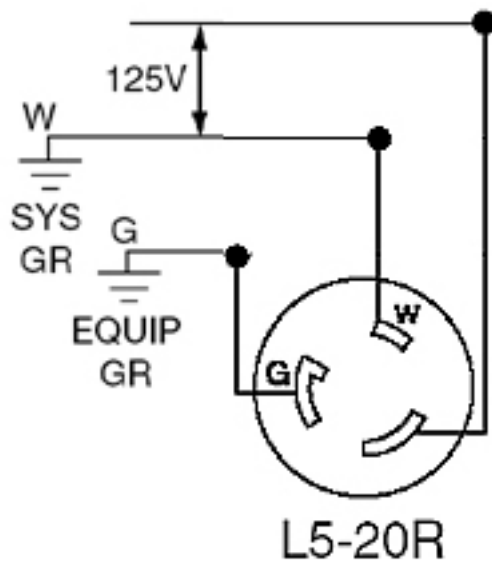

2311

Description

20 Amp, 125 Volt, NEMA L5-20P, 2P, 3W, Locking Plug, Industrial Grade, Grounding, - Black-White

Product Features

- Grounding: Grounding
- Amperage: 20 Amp
- Voltage: 125 Volt
- NEMA: L5-20P
- Pole: 2
- Wire: 3
- Cord Range: .385 - .780
- Wire Gauge: 16-10 AWG
- Blades/Contacts: Solid Brass
- Body Material: Super Tough Nylon
- Assembly Screws: Steel, Zinc Plated
- Color: Black-White
- Standards and Certifications: UL/CSA
- Warranty: Lifetime Warranty

Dimensional Diagram

Wiring Diagram

SPECIFICATION SUBMITTAL

JOB NAME: <input style="width: 95%;" type="text"/>	CATALOG NUMBERS: <input style="width: 95%;" type="text"/>
JOB NUMBER: <input style="width: 95%;" type="text"/>	<input style="width: 95%;" type="text"/>