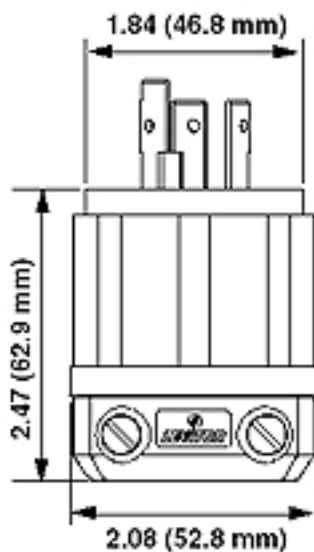

2311

Description

20 Amp, 125 Volt, NEMA L5-20P, 2P, 3W, Locking Plug, Industrial Grade, Grounding, - Black-White

Product Features

- Grounding: Grounding
- Amperage: 20 Amp
- Voltage: 125 Volt
- NEMA: L5-20P
- Pole: 2
- Wire: 3
- Cord Range: .385 - .780
- Wire Gauge: 16-10 AWG
- Blades/Contacts: Solid Brass
- Body Material: Super Tough Nylon
- Assembly Screws: Steel, Zinc Plated
- Color: Black-White
- Standards and Certifications: UL/CSA
- Warranty: Lifetime Warranty

Dimensional Diagram

Wiring Diagram

SPECIFICATION SUBMITTAL

JOB NAME: <input style="width: 95%;" type="text"/>	CATALOG NUMBERS: <input style="width: 95%;" type="text"/>
JOB NUMBER: <input style="width: 95%;" type="text"/>	<input style="width: 95%;" type="text"/>